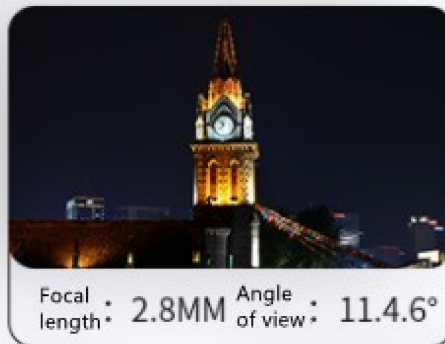

Dual seal handling supports waterproof and dustproof

Easy to handle rain and snow weather indoors and outdoors

Lens size	2.8mm	4mm	6mm
Surveillance Angle	114.6°	89.1°	54.4°
Identification Distance	4M	7M	13M