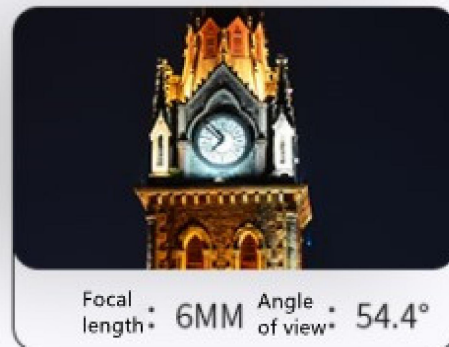

Dual seal handling supports waterproof and dustproof

Easy to handle rain and snow weather indoors and outdoors

Lens size	2.8mm	4mm	6mm
Surveillance Angle	114.6°	89.1°	54.4°
Identification Distance	4M	7M	13M