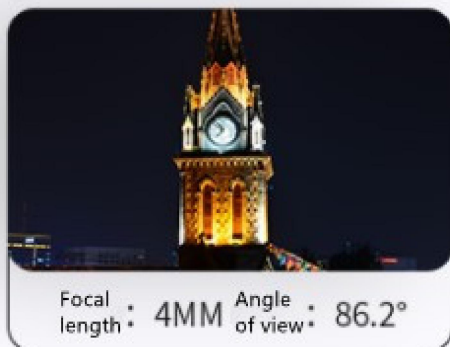

Dual seal handling supports waterproof and dustproof

Easy to handle rain and snow weather indoors and outdoors

Lens size	2.8mm	4mm	6mm
Surveillance Angle	114.6°	89.1°	54.4°
Identification Distance	4M	7M	13M