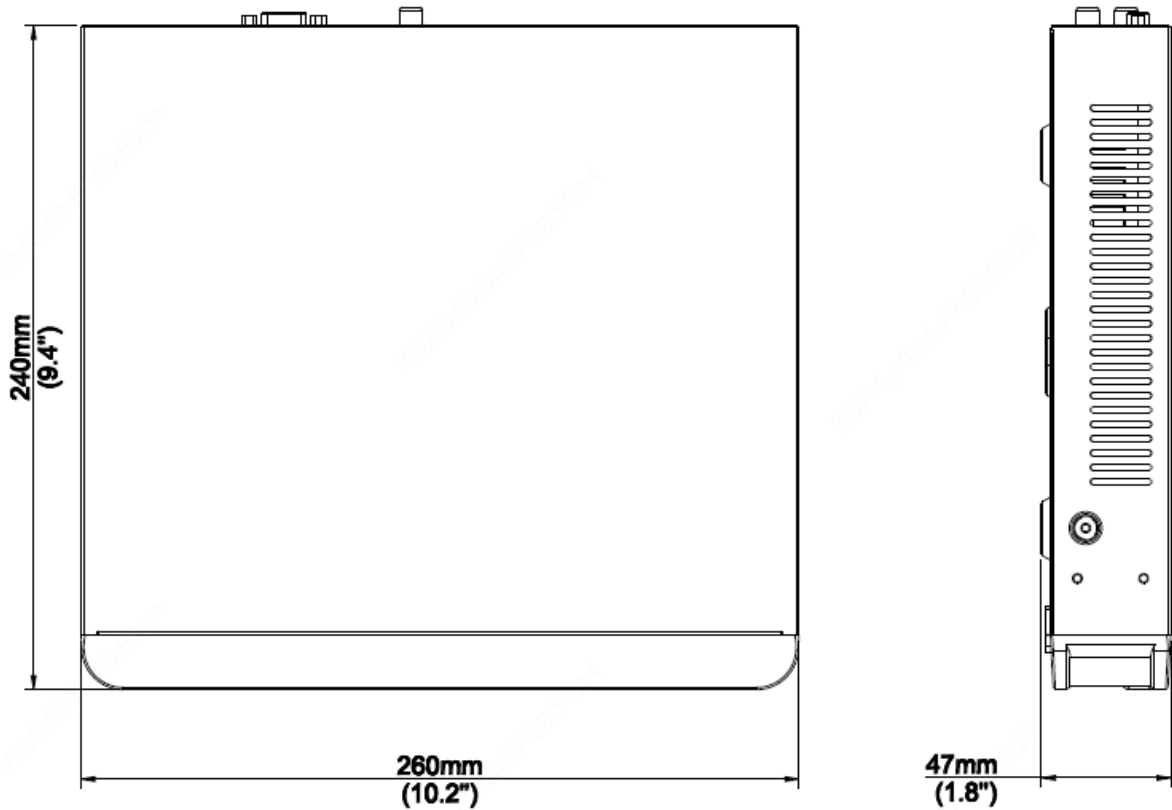

|                      |  |
|----------------------|--|
| Supported Standard   | IEEE 802.3at, IEEE 802.3af   |
| <b>General</b>       |  |
| Power Supply         | 48V DC<br>Power Consumption: ≤9 W (without HDD)                            |
| Working Environment  | -10°C ~ + 55°C (+14°F ~ +131°F), Humidity ≤ 90% RH (non-condensing)        |
| Dimensions (W×D×H)   | 260mm × 240mm × 47mm (10.2"×9.4"×1.9 ")                                    |
| Weight (without HDD) | ≤1kg (2.20 lb)   |
| <b>Certification</b> |  |
| Certification        | CE, FCC, UL, RoHS, WEEE  |
| CE                   | EN 55032: 2015, EN 61000-3-3: 2013, EN IEC 61000-3-2: 2019, EN 55035: 2017 |
| FCC                  | Part15 Subpart B, ANSI C63.4   |

## Dimensions