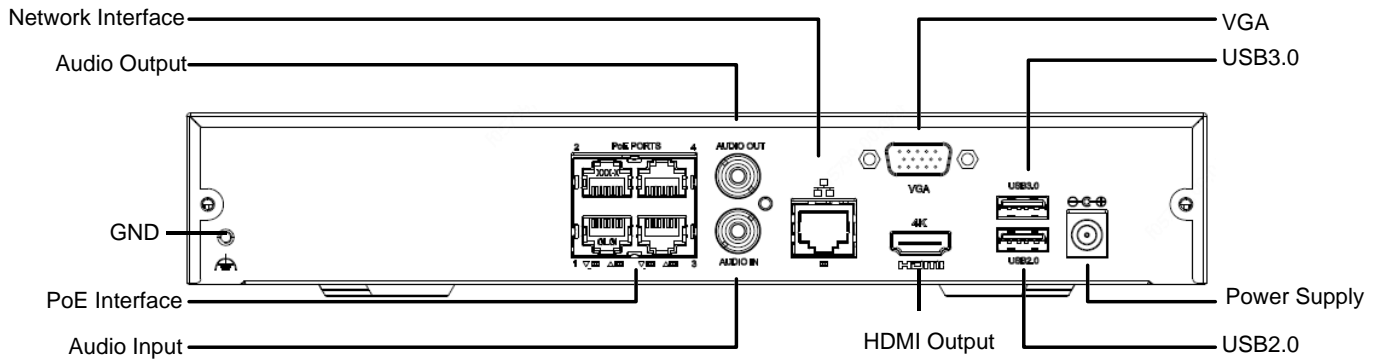

Rear Panel

Zhejiang Uniview Technologies Co., Ltd.

Building No.10, Wanlun Science Park, Jiangling Road 88, Binjiang District, Hangzhou, Zhejiang, China

Email: overseasbusiness@uniview.com; globalsupport@uniview.com

<http://www.uniview.com>

©2019-2022 Zhejiang Uniview Technologies Co., Ltd. All rights reserved.

* Product specifications and availability are subject to change without notice.