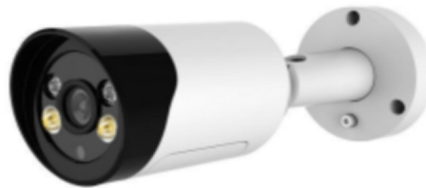

More products (optional)