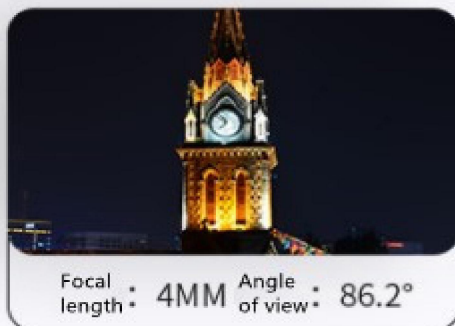

# Multi-focal length optional

Dual seal handling supports waterproof and dustproof

Easy to handle rain and snow weather indoors and outdoors

Lens size	2.8mm	4mm	6mm
Surveillance Angle	114.6°	89.1°	54.4°
Identification Distance	4M	7M	13M