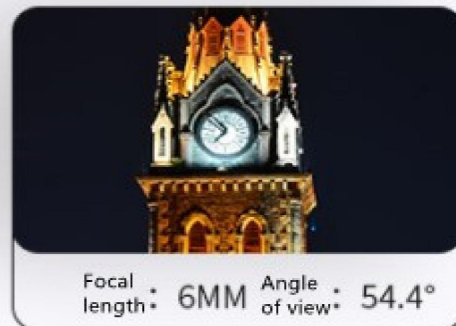

# Multi-focal length optional

Dual seal handling supports waterproof and dustproof

Easy to handle rain and snow weather indoors and outdoors

Lens size	2.8mm	4mm	6mm
Surveillance Angle	114.6°	89.1°	54.4°
Identification Distance	4M	7M	13M