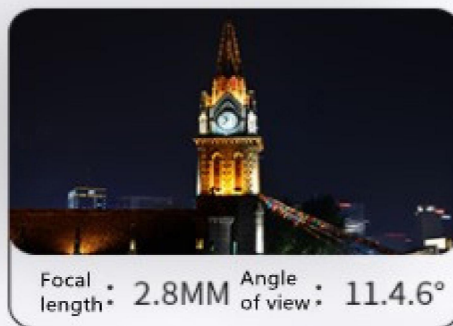

# Multi-focal length optional

Dual seal handling supports waterproof and dustproof

Easy to handle rain and snow weather indoors and outdoors

Lens size	2.8mm	4mm	6mm
Surveillance Angle	114.6°	89.1°	54.4°
Identification Distance	4M	7M	13M