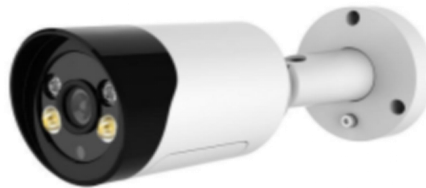

More products (optional)