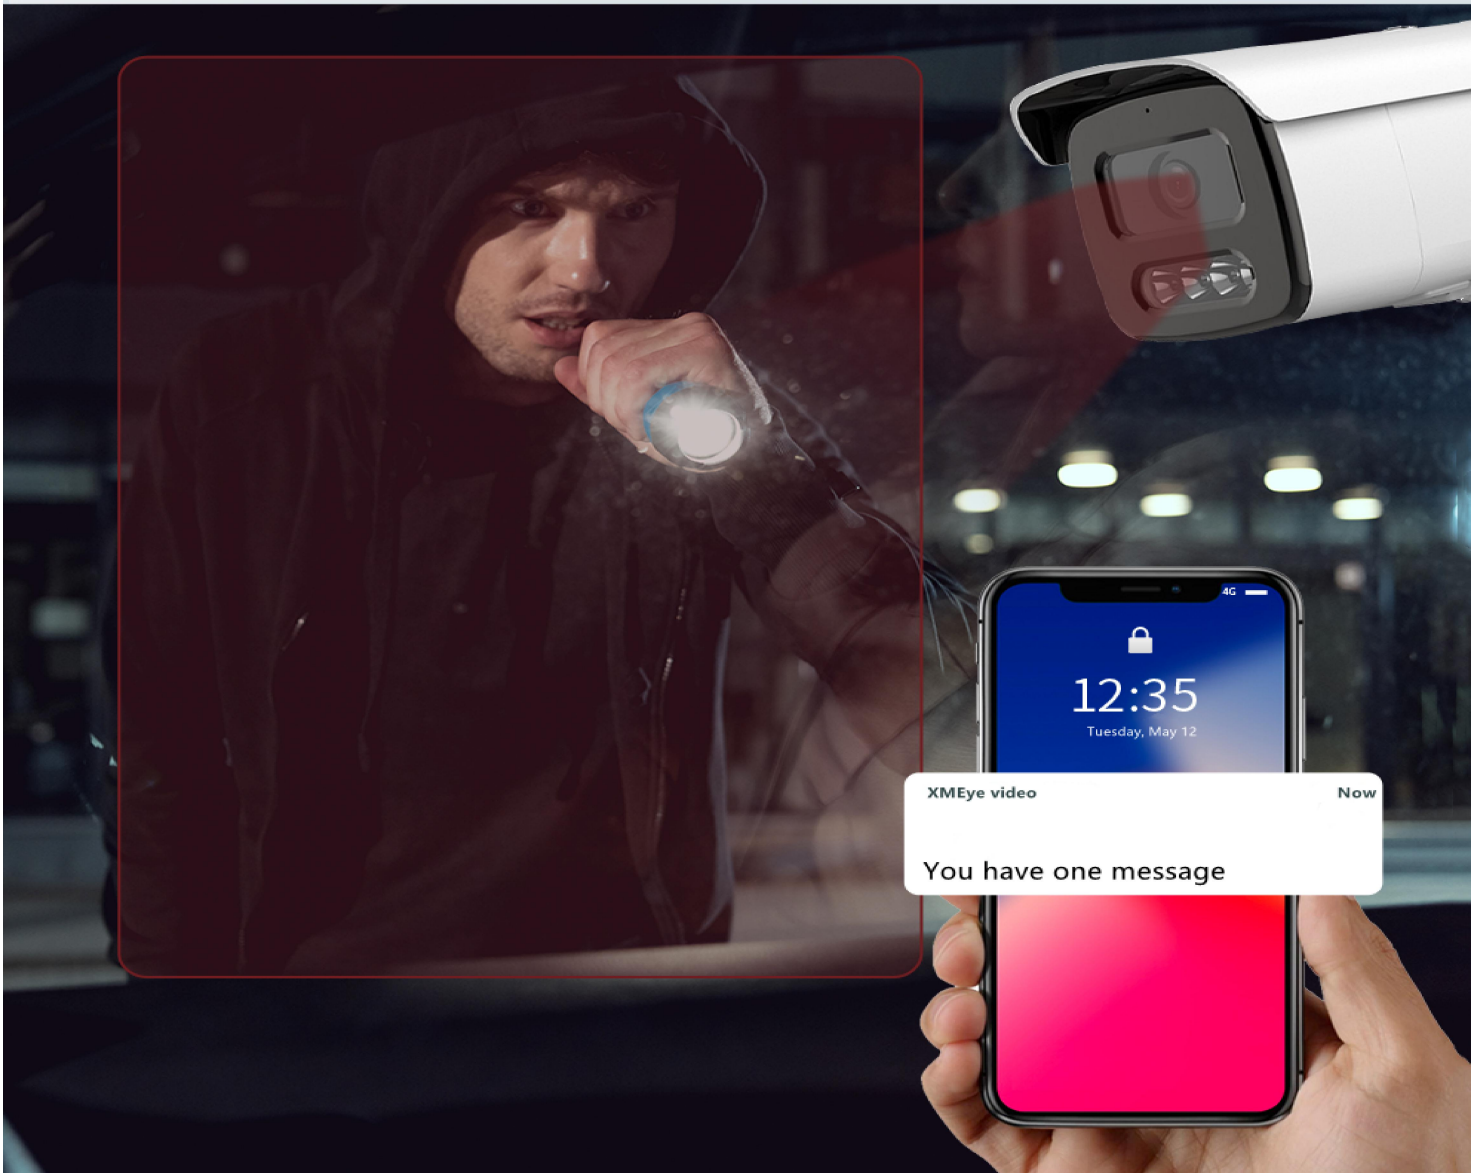

Infrared night vision

Strobe Light and Audio

Two Way Audio

Cell phone remote

30 meters infrared

Water and dust proof

Install portable

Intelligent alert depth learning algorithm

Support for regional intrusion detection, cross-border detection, to break through the warning line warning of the target, and push to the mobile phone alert.

Application scenario

Can Be widely used in warehouses, schools, shops, community entrances and exits and other places.

Warehouse

School

Shops

Access to the compound

Motion Detection, real-time push alerts

Open XMEYE APP SMART Mobile Detection Function,
once an abnormal break-in, real-time push alert.

Cell phone remote

Multi-terminal support for MOBILE/TABLET/PC

Monitor your home from time to time

Multi-focal length optional

Dual seal handling supports waterproof and dustproof

Easy to handle rain and snow weather indoors and outdoors

Lens size	2.8mm	4mm	6mm
Surveillance Angle	114.6°	89.1°	54.4°
Identification Distance	4M	7M	13M